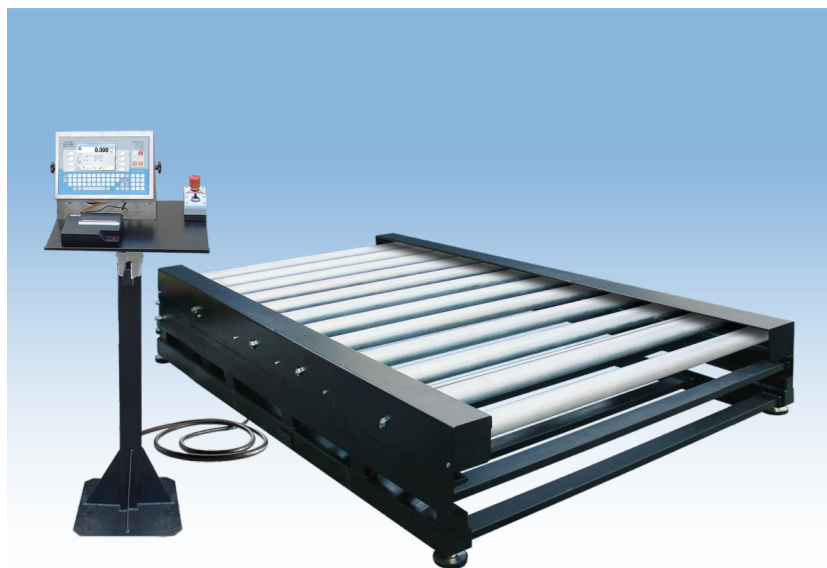

DYNAMIC CHECKWEIGHERS DWT/RC/SYR

CE M 16 1383

Automatic checkweighers series DWT/RC/SYR with driven roller conveyor are designed for mass determination of heavy loads (for instance pallets or big cartons).

Determination of mass can be done dynamically while continuous moving the load through the conveyor, or statically. Such scales are used of metal and forwarding industry.

Scale have EC type approval, and are offered as EC verified.

Technical data:

	DWT/RC/300/SYR DWT/RC/300/HYR	DWT/RC/600/SYR DWT/RC/600/HYR	DWT/RC/1500/SYR DWT/RC/1500/HYR	DWT/RC/3000/SYR DWT/RC/3000/HYR	DWT/RC/6000/SYR DWT/RC/6000/HYR
Max capacity	300 kg	600 kg	1500 kg	3000 kg	6000 kg
Readability	100 g	200 g	500 g	1000 g	2000 g
Tare range	-300 kg	-600 kg	-1500 kg	-3000 kg	-6000 kg
Working temperature	-10° - +40 °C				
Power supply	230V AC, 50Hz or 400V AC, 50Hz				
IP rating	IP 66/67 (HYR version) IP 54 (SYR version)				
Display	5,7" touch screen				